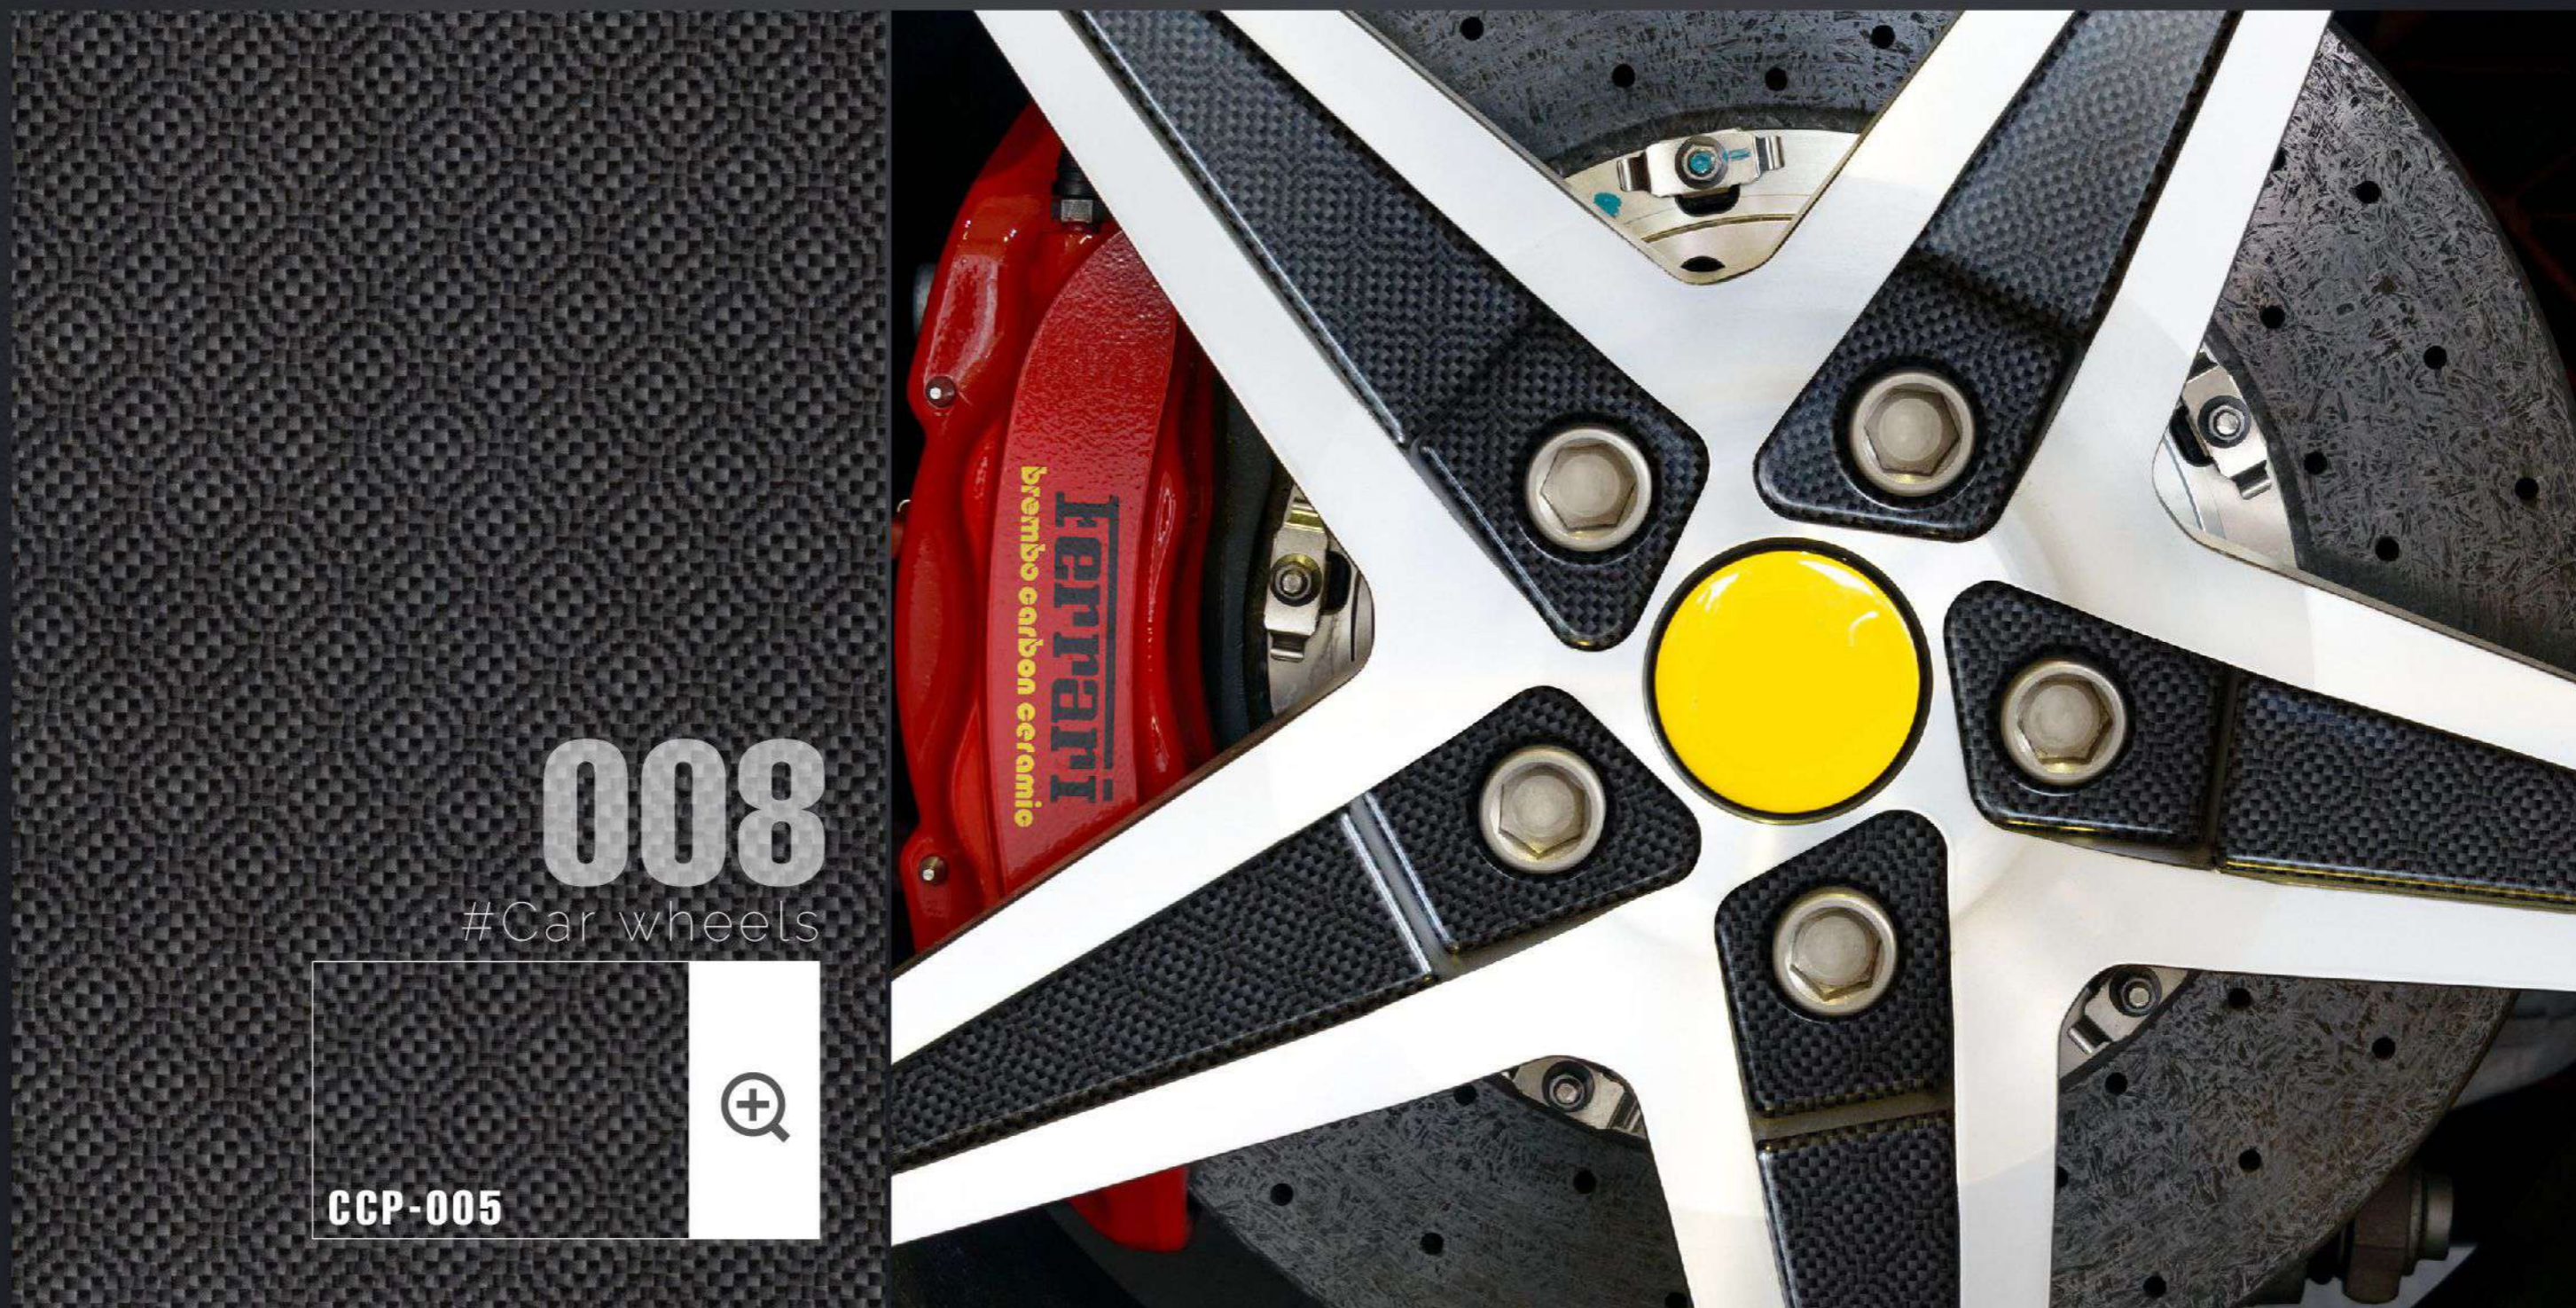

CW-25

006 #Vehicle steering wheel

006 #Vehicle steering wheel

Car engine with metal pattern style.

General Patterns > CCP (Carbon Fiber Premium)

008

#Car wheels

CCP-005